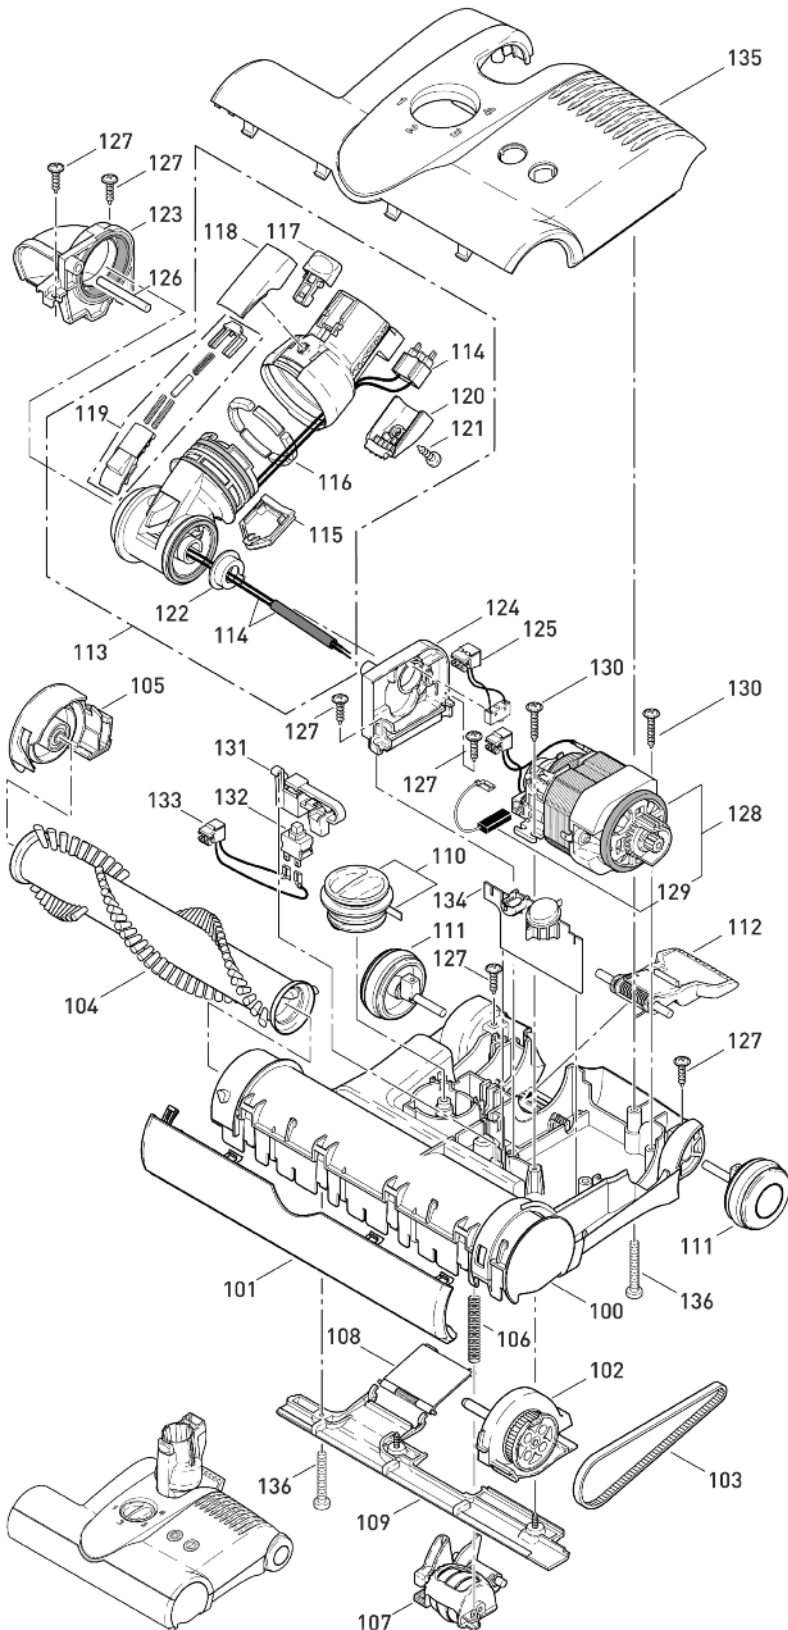

FELIX 1 Premium - Onyx

9807AM FELIX 1 Premium - Black - 12 inch

Power Head

Black/Silver Machine

Pos.	Part #	Description
100	2324DG	Chassis ET - dark gray
101	2302DG	Bumper, complete
102	2314DG	Bearing block, left, complete
103	2923	Belt 333 3M HTDII-6
104	5010AM	Brush roller, cpl.
105	2313DG	Bearing block, right, complete
106	2929	Spring
107	2316DG	Pile adjustment assembly, cpl.
108	2909VO	Access door ET w/axle & spring
109	2304DG	Rear bottom plate, complete
110	2931SB	Pile adjustment button - silver
111	2306DG	Wheel, complete
112	2937OR	Foot pedal
113	2307DG	Swivel neck assembly, complete
114	0876ER	Wiring swivel neck
115	2947DG	Cover, TS-neck
116	2950ER	Segments, metal (6 pc. set)
117	1737DG	Release button w/leaf spring
118	2952DG	Button cover, TS-neck
119	2945DG	Swivel neck slide
120	2951DG	Socket cover, TS-neck
121	01027	Screw F 3.9x9.5
122	2954	Swivel neck bearing
123	2311	Swivel neck support, right
124	2312	Swivel neck support, left
125	0880	Wiring swivel neck switch
126	2928	Axle
127	01021	Screw F 3.9x13
128	2973ER	Brush motor 120V, 175W
129	05141S	Carbon brush set
130	01020	Screw F 3.9x21
131	2958ER	Lever w/leaf spring
132	05114	Switch 2 - pole
133	0881	Wire
134	2983ER	Printed circuit board - 175W
135	2360SWSE	Power head cover - "FELIX" - black
136	0176TL	Screw AM 4x30