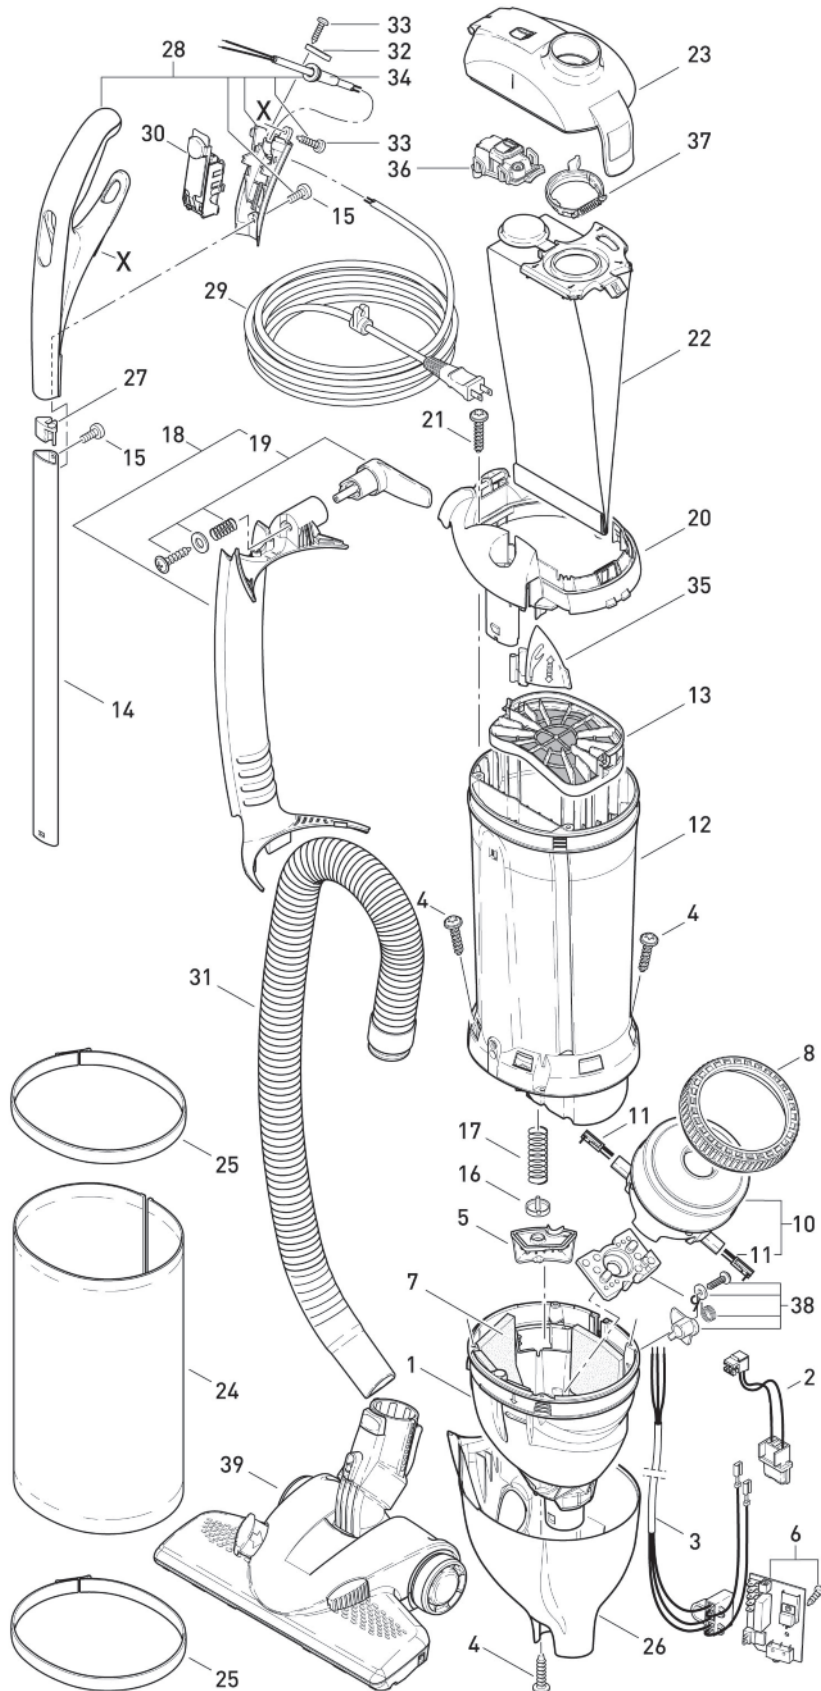

FELIX 1 Premium - Onyx

Bag Housing with Handle

#9807AM FELIX 1 Premium - Onyx - 12 inch

Black/Silver Machine

Pos.	Part #	Description
1	7078DG	Air duct
2	7064	Internal wiring harness ET
3	7071	Internal cable
4	01016	Screw STS 4x16 - T20
5	7056DG	Valve cover
6	7111ER	Printed circuit board 120V
7	7098	Sound insulation
8	1047	VAC motor seal
9	7009	Rubber mounting
10	7041ER	VAC motor 120V
11	05140S	Carbon brush set
12	7143ER	Dust bag housing
13	7012ER	Motor filter
14	7081ER	Handle tube adjustable
	7080ER	Handle tube fixed for #9802AM
15	0127	Screw M 4x10K
16	7025	Valve disc
17	7028	Valve spring
18	7090SW	Hose duct - black
19	7027SW	Cable hook - black
20	7093SW	Cover, dust bag housing - black
21	01017	Screw STS 4x20 - T20
22	7029ER	Dust bag
23	7091SW	Filter cover - black
24	7095ER04	Exhaust filter - black & silver
25	7017SB	Exhaust filter clamp - silver
26	7173SE	Lower housing - black
27	7145DG	Tube plug
28	7164SW	Handle grip - black (includes grommet, screws and clamp)
29	7127DG	Cable
30	7038SW	Switch assembly, cpl. - black
31	7050SB	Hose cpl., FELIX - silver
32	1030UL	Cable clamp
33	0103	Screw C3.9x16
34	1035DG	Cable grommet
35	7082SW	Handle release button - black
36	7094ER	Filter Indicator, cpl.
37	70180R	Retaining ring, cpl.
38	7032ER	Switch lever, cpl.
39	7240DG	FELIX Kombi nozzle - dark gray (Included with FELIX KOMBI #9824AM)
40	1491SW	Upholstery nozzle - black
41	1092SW	Crevice nozzle - black
42	7097SW	Double attachment clip - black