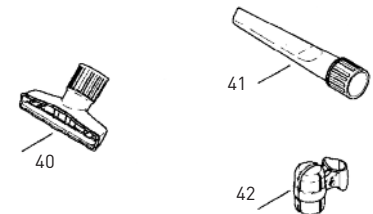

White/Blue Machine

Pos.	Part #	Description
1	7078DG	Air duct
2	7064	Internal wiring harness ET
3	7071	Internal cable
4	01016	Screw STS 4x16 - T20
5	7056DG	Valve cover
6	7111ER	Printed circuit board 120V
7	7098	Sound insulation
8	1047	VAC motor seal
9	7009	Rubber mounting
10	7041ER	VAC motor 120V
11	05140S	Carbon brush set
12	7143ER	Dust bag housing
13	7012ER	Motor filter
14	7081ER	Handle tube adjustable
	7080ER	Handle tube fixed for #9802AM
15	0127	Screw M 4x10K
16	7025	Valve disc
17	7028	Valve spring
18	7090DG	Hose duct
19	7027DG	Cable hook
20	7093GW	Cover, dust bag housing - white
	7092GW	Cover, no adjustment for #9802AM
21	01017	Screw STS 4x20 - T20
22	7029ER	Dust bag
23	7091GW	Filter cover - white
24	7095ER02	Exhaust filter
25	7017DG	Exhaust filter clamp
26	7167SE	Lower housing - white
27	7145DG	Tube plug
28	7164GW	Handle grip - white (Includes grommet, screws and clamp)
29	7127DG	Cable
30	7038GW	Switch assembly, cpl. - white
	05113	Switch only for #9802AM
31	7050SB	Hose cpl., FELIX - silver
32	1030UL	Cable clamp
33	0103	Screw C3.9x16
34	1035DG	Cable grommet
35	7082GW	Handle release button - white
36	7094ER	Filter Indicator, cpl.
37	70180R	Retaining ring, cpl.
38	7032ER	Switch lever, cpl.
39	7240DG	FELIX Kombi nozzle - dark gray (Included with FELIX KOMBI #9824AM)
40	1491DG	Upholstery nozzle - dark gray
41	1092DG	Crevice nozzle - dark gray
42	7097GW	Double attachment clip - white