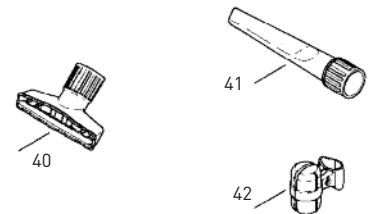

Ivory/Plaid Machine

Pos.	Part #	Description
1	7078DG	Air duct
2	7064	Internal wiring harness ET
3	7071	Internal cable
4	01016	Screw STS 4x16 - T20
5	7056DG	Valve cover
6	7111ER	Printed circuit board 120V
7	7098	Sound insulation
8	1047	VAC motor seal
9	7009	Rubber mounting
10	7041ER	VAC motor 120V
11	05140S	Carbon brush set
12	7143ER	Dust bag housing
13	7012ER	Motor filter
14	7081ER	Handle tube adjustable
15	0127	Screw M 4x10K
16	7025	Valve disc
17	7028	Valve spring
18	7090SR	Hose duct - burgandy
19	7027SR	Cable hook - burgandy
20	7093HE	Cover, dust bag housing - ivory
21	01017	Screw STS 4x20 - T20
22	7029ER	Dust bag
23	7091HE	Filter cover - ivory
24	7095ER03	Exhaust filter
25	7017SR	Exhaust filter clamp - burgandy
26	7168SE	Lower housing - ivory
27	7145DG	Tube plug
28	7164HE	Handle grip - ivory (Includes grommet, screws and clamp)
29	7127SR	Cable - burgandy
30	7038HE	Switch Assembly, cpl. - ivory
31	7050HE	Hose cpl., FELIX - ivory
32	1030UL	Cable clamp
33	0103	Screw C 3.9 x 16
34	1035SR	Cable grommet - burgandy
35	7082HE	Handle release button - ivory
36	7094ER	Filter indicator, complete
37	7018OR	Retaining ring, complete
38	7032ER	Switch lever, complete
39	7240SR	FELIX Kombi nozzle - ivory (Included with FELIX KOMBI #9826AM)
40	1491HE	Upholstery nozzle - ivory
41	1092HE	Crevice nozzle - ivory
42	7097SR	Double attachment clip - burgandy