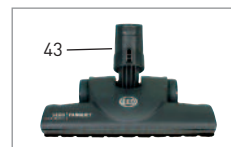

Premium Parquet Brush (Included with FELIX 1 Premium - Onyx #9807AM)

7200DG	Dark gray - 11 inches	
7207ER	Brush strip set (2 pcs. for FELIX)	
43	7212DG	Button cover