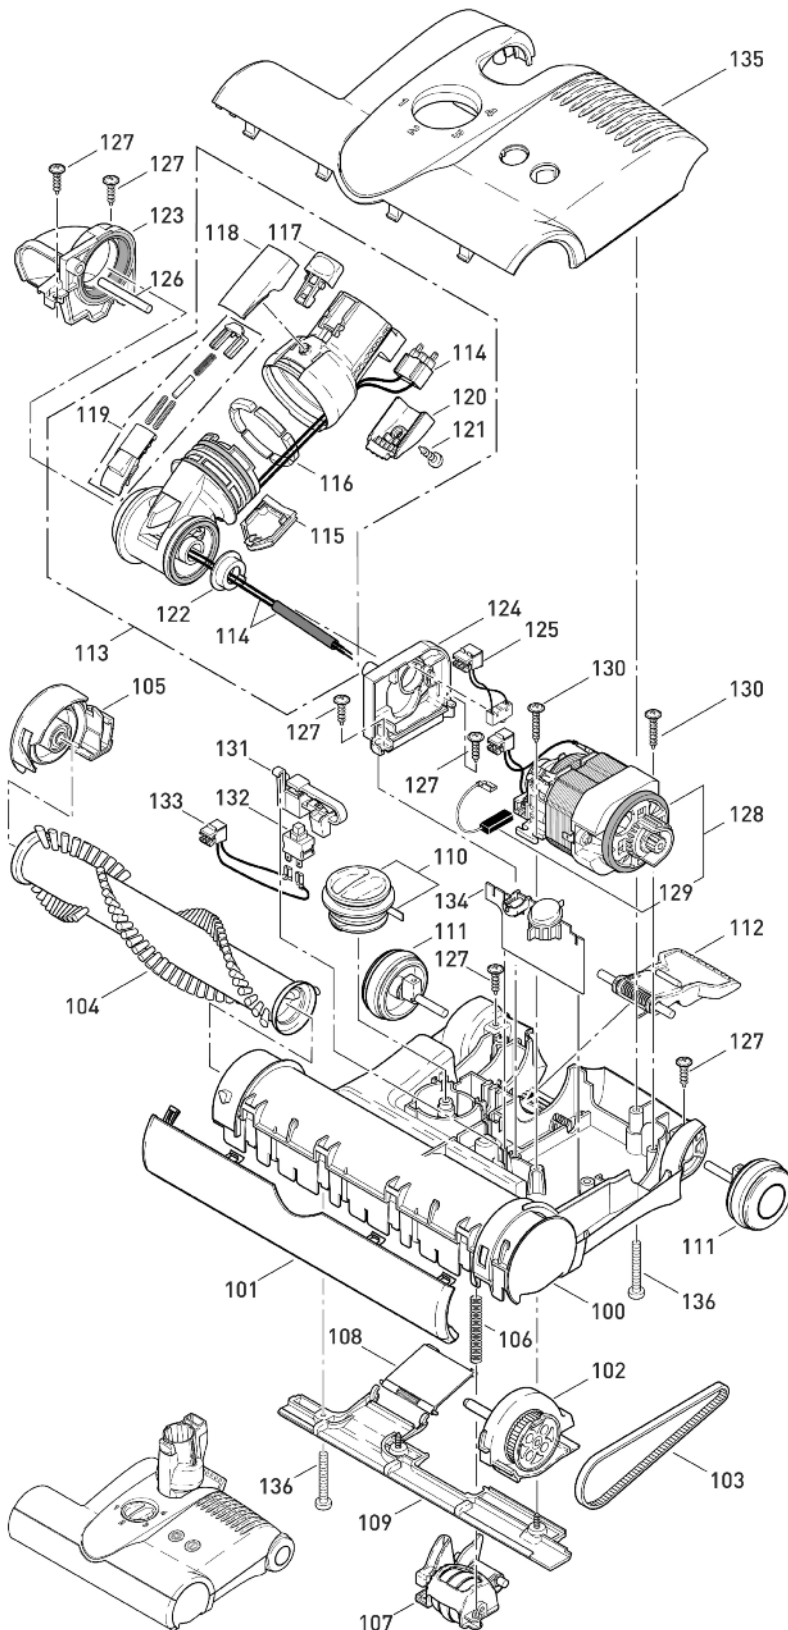

Orange Machine

Pos.	Part #	Description
100	2324DG	Chassis ET-1
101	2302DG	Bumper, complete
102	2314DG	Bearing block, left, complete
103	2923	Belt 333 3M HTDII-6
104	5010AM	Brush roller, cpl.
105	2313DG	Bearing block, right, complete
106	2929	Spring
107	2316DG	Pile adjustment assembly, cpl.
108	2909VO	Access door ET w/axle & spring
109	2304DG	Rear bottom plate, complete
110	2931DG	Pile adjustment button
111	2306DG	Wheel, complete
112	2937OR	Foot pedal
113	2307DG	Swivel neck assembly, cpl.
114	0876ER	Wiring swivel neck
115	2947DG	Cover, TS-neck
116	2950ER	Segments, metal (6 pc. set)
117	1737DG	Release button w/leaf spring
118	2952DG	Button cover, TS-neck
119	2945DG	Swivel neck slide
120	2951DG	Socket cover, TS-neck
121	01027	Screw F 3.9x9.5
122	2954	Swivel neck bearing
123	2311	Swivel neck support, right
124	2312	Swivel neck support, left
125	0880	Wiring swivel neck switch
126	2928	Axle
127	01021	Screw F 3.9x13
128	2973ER	Brush motor 120V, 175W
129	05141S	Carbon brush set
130	01020	Screw F 3.9x21
131	2958ER	Lever w/leaf spring
132	05114	Switch 2 - pole
133	0881	Wire
134	2983ER	Printed circuit board ET1 - 175W
135	2333VOSE	Power head cover "FELIX" - orange
136	0176TL	Screw AM 4x30