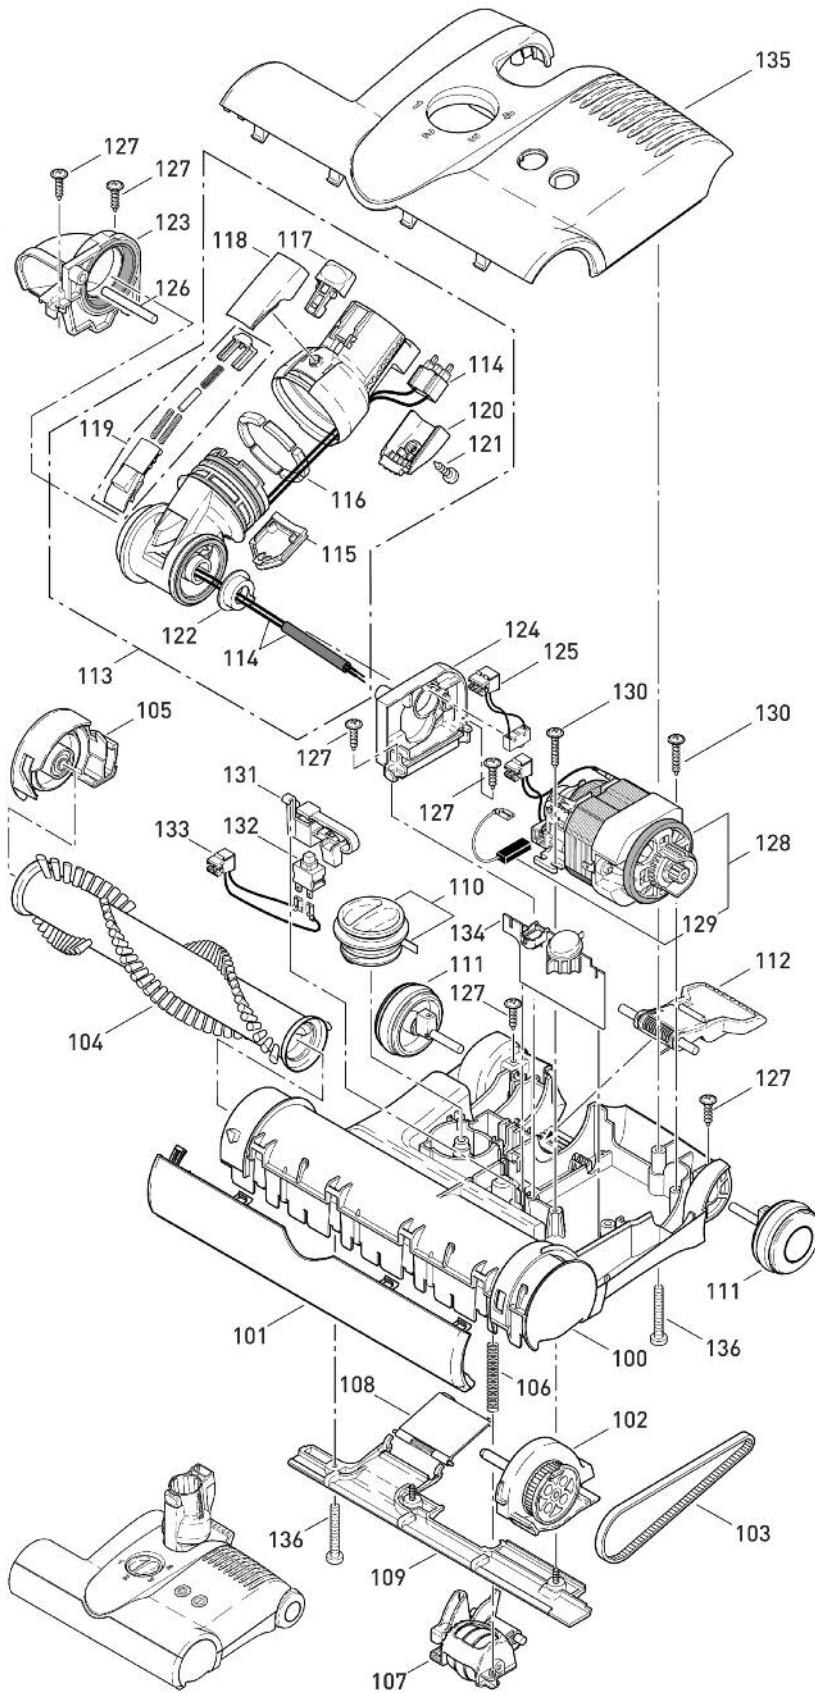

Ivory Machine

Pos.	Part #	Description
100	2324SR	Chassis ET
101	2302SR	Bumper, complete
102	2314DG	Bearing block, left, complete
103	2923	Belt 333 3M HTDII-6
104	5010AM	Brush roller, cpl.
105	2313SR	Bearing block, right, complete
106	2929	Spring
107	2316DG	Pile adjustment assembly, cpl.
108	2909VO	Access door ET w/axle & spring
109	2304DG	Rear bottom plate, complete
110	2931SR	Pile adjustment button
111	2306SR	Wheel, complete
112	2937OR	Foot pedal
113	2307SR	Swivel neck assembly, complete
114	0876ER	Wiring swivel neck
115	2947SR	Cover, TS-neck
116	2950ER	Segments, metal (6 pc. set)
117	1737SR	Release button w/leaf spring
118	2952SR	Button cover, TS-neck
119	2945SR	Swivel neck slide
120	2951SR	Socket cover, TS-neck
121	01027	Screw F 3.9x9.5
122	2954	Swivel neck bearing
123	2311	Swivel neck support, right
124	2312	Swivel neck support, left
125	0880	Wiring swivel neck switch
126	2928	Axle
127	01021	Screw F 3.9x13
128	2973ER	Brush motor 120V, 175W
129	05141S	Carbon brush set
130	01020	Screw F 3.9x21
131	2958ER	Lever w/leaf spring
132	05114	Switch 2 - pole
133	0881	Wire
134	2983ER	Printed circuit board ET1 - 175W
135	2332HESE	Power head cover "FELIX" - ivory
136	0176 TL	Screw AM 4x30