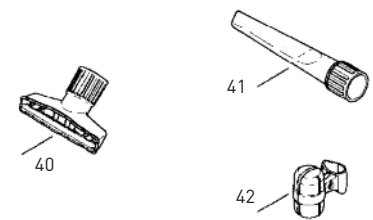

FELIX 2 Premium - Ice Blue

Power Head - 15 inch

9813AM FELIX 2 Premium - White/Blue - 15 inch

White Machine

Pos.	Part #	Description
100	2325DG	Chassis ET
101	2303DG	Bumper, complete
102	2314DG	Bearing block, left, complete
103	2923	Belt 333 3M HTDII-6
104	2838AM	Brush roller, complete
105	2313DG	Bearing block, right, complete
106	2929	Spring
107	2316DG	Pile adjustment assembly, cpl.
108	2909VO	Access door ET w/axle & spring
109	2305DG	Rear bottom plate, complete
110	2931DG	Pile adjustment button
111	2306DG	Wheel, complete
112	2937OR	Foot pedal
113	2307DG	Swivel neck assembly, complete
114	0876ER	Wiring swivel neck
115	2947DG	Cover, TS-neck
116	2950ER	Segments, metal (6 pc. set)
117	1737DG	Release button w/leaf spring
118	2952DG	Button cover, TS-neck
119	2945DG	Swivel neck slide
120	2951DG	Socket cover, TS-neck
121	01027	Screw F 3.9x9.5
122	2954	Swivel neck bearing
123	2311	Swivel neck support, right
124	2312	Swivel neck support, left
125	0880	Wiring swivel neck switch
126	2928	Axle
127	01021	Screw F 3.9x13
128	2974ER	Brush motor 120V, 200W
129	05141S	Carbon brush set
130	01020	Screw F 3.9x21
131	2958ER	Lever w/leaf spring
132	05114	Switch 2 - pole
133	0881	Wire
134	2984ER	Printed circuit board - 200W
135	2341GWSE	Power head cover - "FELIX" - white
136	0176TL	Screw AM 4x30

Premium Parquet Brush (Included with

FELIX 1 Premium - Fun #9803AM)		
7200VO	Orange - 11 inches	
7207ER	Brush Strip Set (2 pcs. for FELIX)	
43	7212DG	Button cover

FELIX 1 Premium - Fun

Power Head

9803AM FELIX Premium - Orange