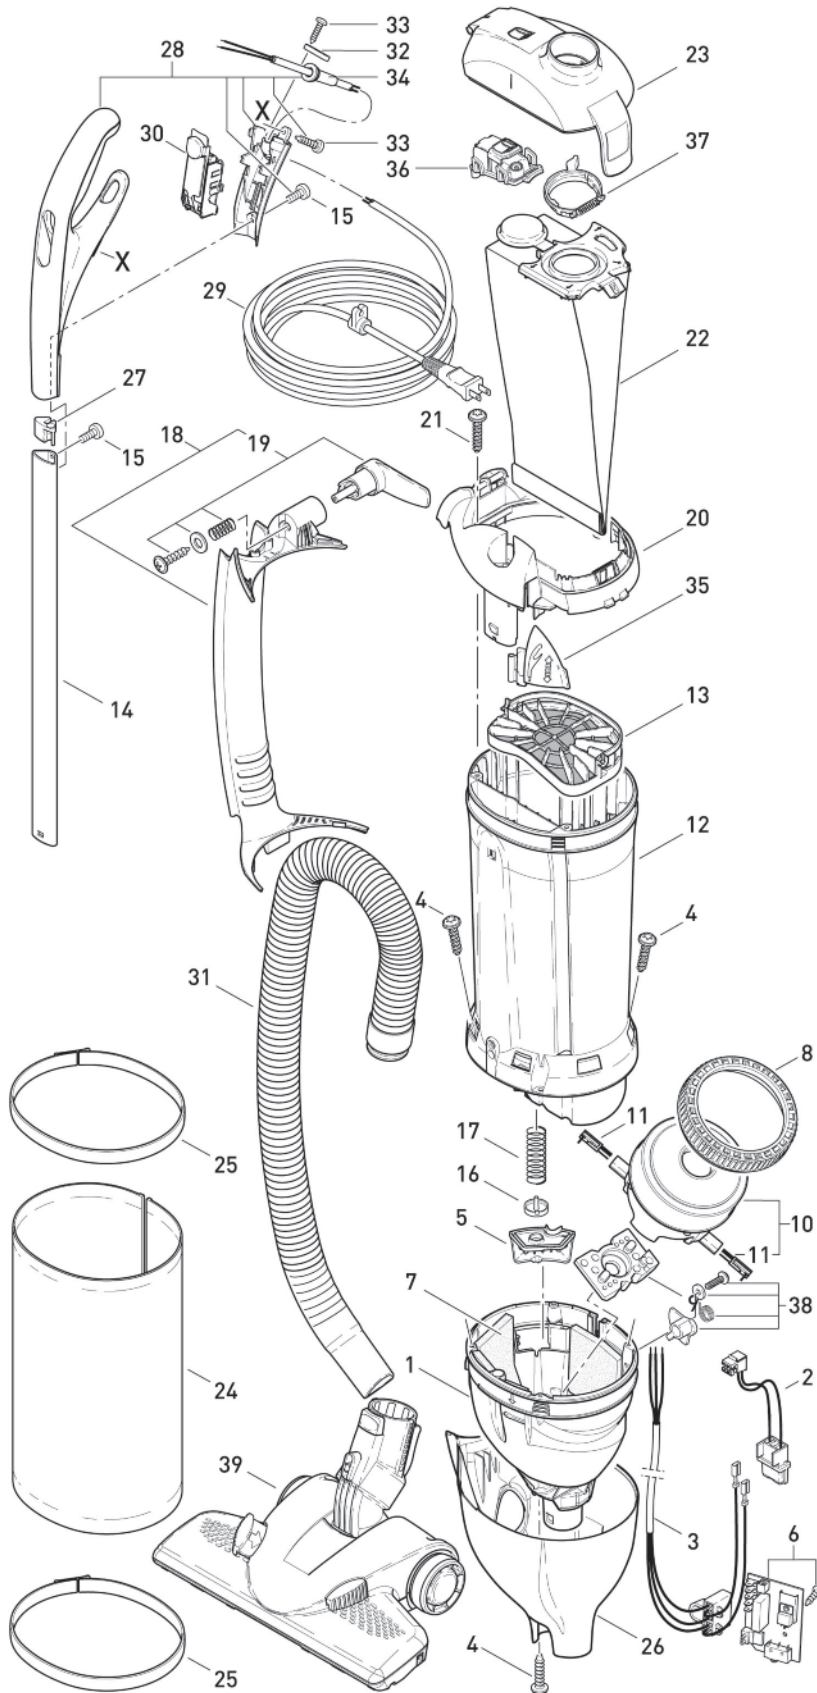

White/Blue Machine

Pos.	Part #	Description
1	7078DG	Air duct
2	7064	Internal wiring harness ET
3	7071	Internal cable
4	01016	Screw STS 4x16 - T20
5	7056DG	Valve cover
6	7111ER	Printed circuit board 120V
7	7098	Sound insulation
8	1047	VAC motor seal
9	7009	Rubber mounting
10	7041ER	VAC motor 120V
11	05140S	Carbon brush set
12	7143ER	Dust bag housing
13	7012ER	Motor filter
14	7081ER	Handle tube adjustable
	7080ER	Handle tube fixed for #9802AM
15	0127	Screw M 4x10K
16	7025	Valve disc
17	7028	Valve spring
18	7090DG	Hose duct
19	7027DG	Cable hook
20	7093GW	Cover, dust bag housing - white
	7092GW	Cover, no adjustment for #9802AM
21	01017	Screw STS 4x20 - T20
22	7029ER	Dust bag
23	7091GW	Filter cover - white
24	7095ER02	Exhaust filter
25	7017DG	Exhaust filter clamp
26	7167SE	Lower housing - white
27	7145DG	Tube plug
28	7164GW	Handle grip - white (Includes grommet, screws and clamp)
29	7127DG	Cable
30	7038GW	Switch assembly, cpl. - white
	05113	Switch only for #9802AM
31	7050SB	Hose cpl., FELIX - silver
32	1030UL	Cable clamp
33	0103	Screw C3.9x16
34	1035DG	Cable grommet
35	7082GW	Handle release button - white
36	7094ER	Filter Indicator, cpl.
37	70180R	Retaining ring, cpl.
38	7032ER	Switch lever, cpl.
39	7240DG	FELIX Kombi nozzle - dark gray (Included with FELIX KOMBI #9824AM)
40	1491DG	Upholstery nozzle - dark gray
41	1092DG	Crevice nozzle - dark gray
42	7097GW	Double attachment clip - white