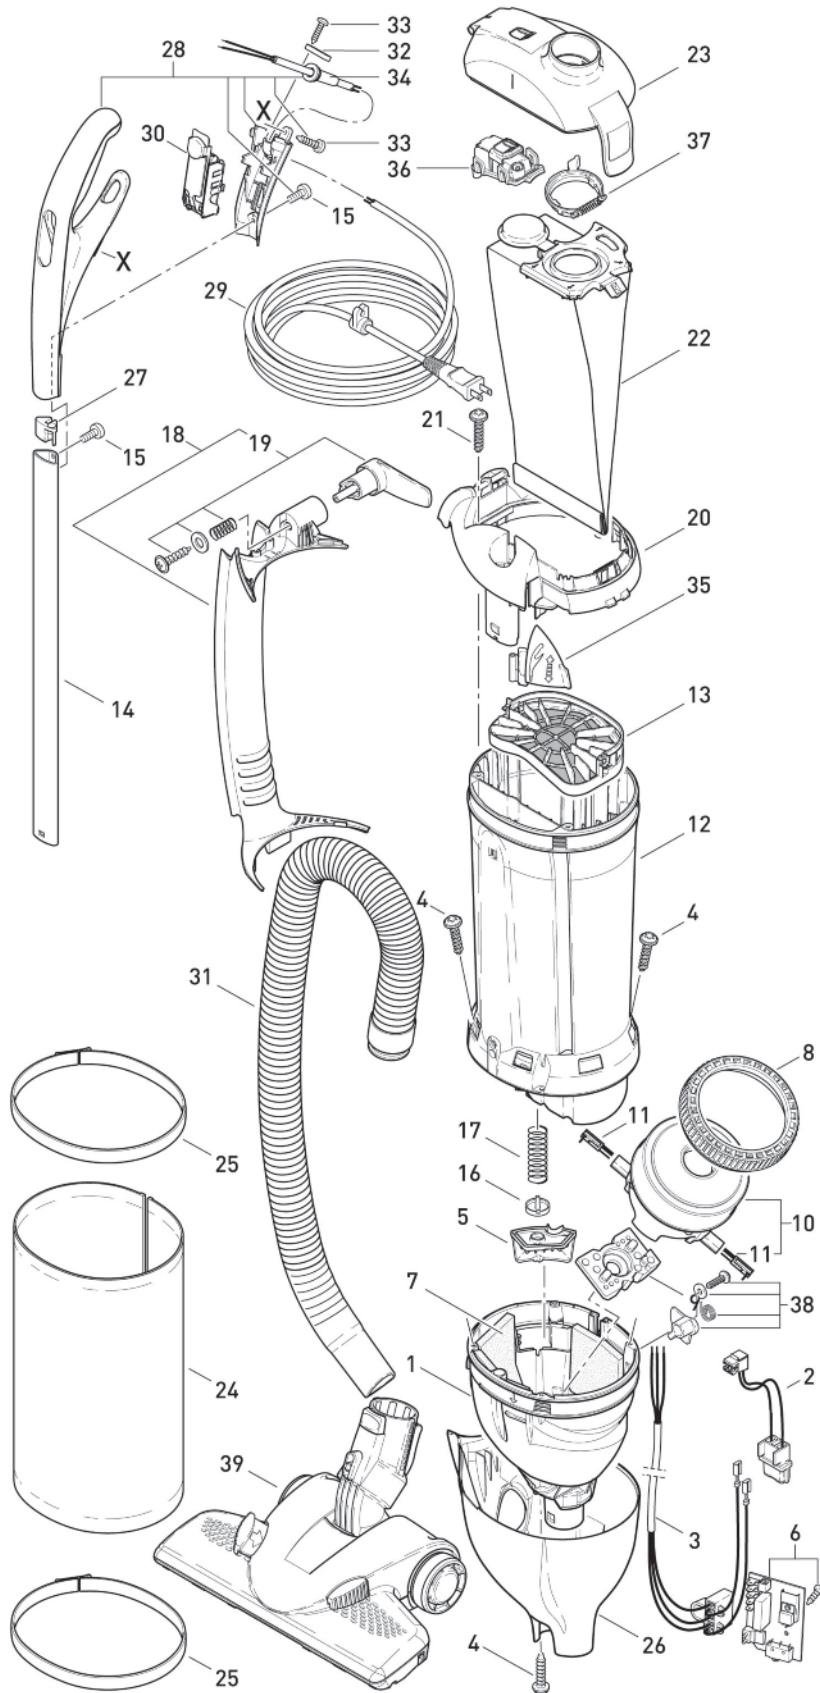

9804AM FELIX 1 PREMIUM - Ivory/Plaid
9826AM FELIX 4 KOMBI - Ivory/Plaid