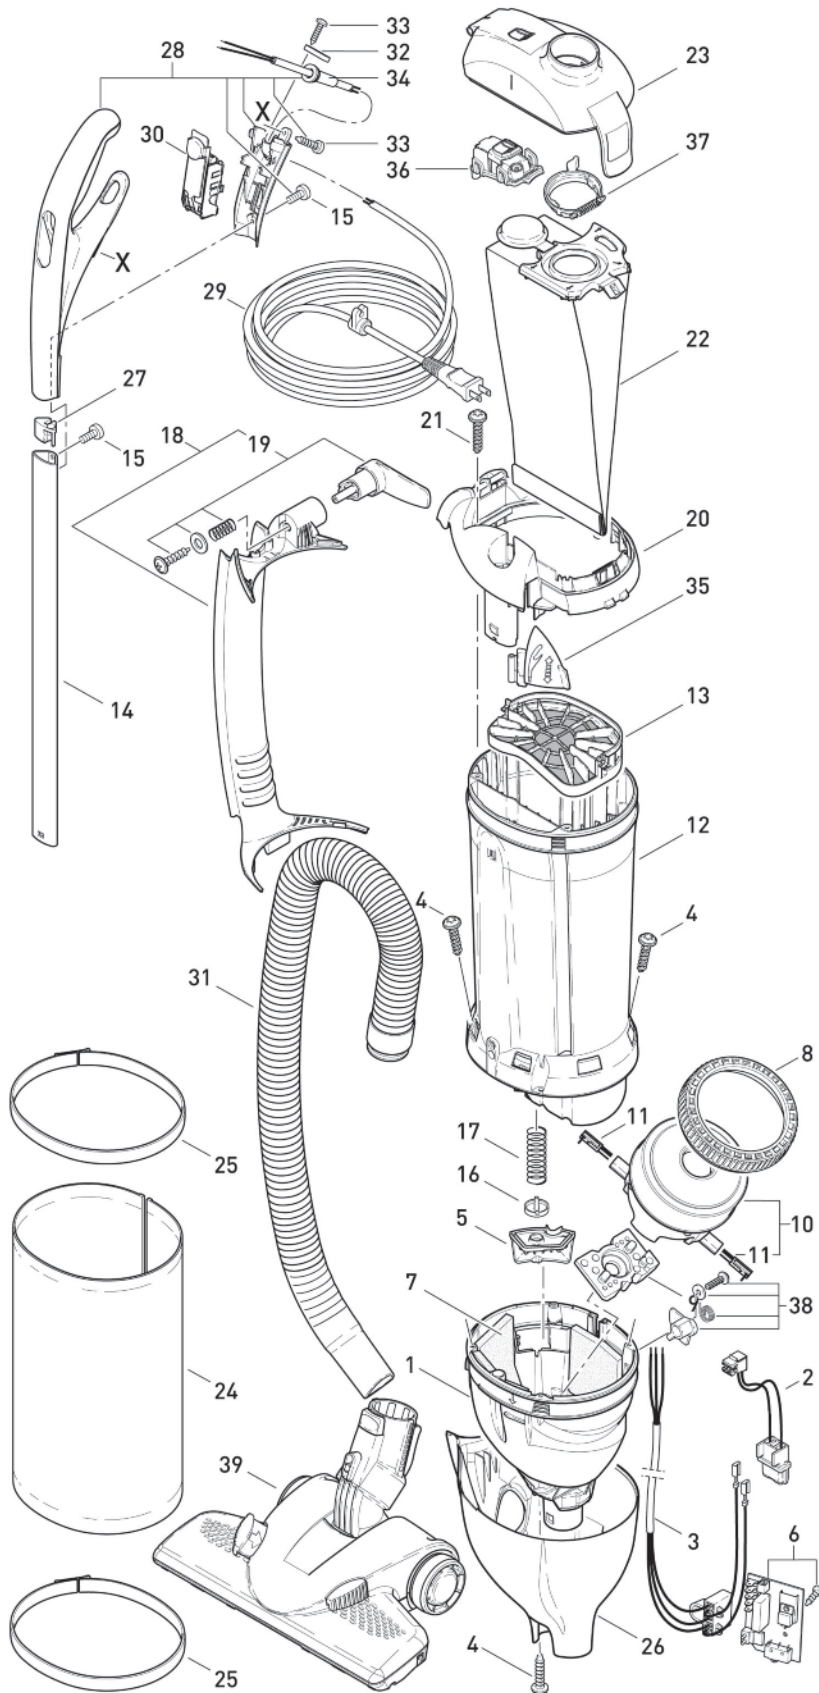

FELIX 1 Premium / FELIX 4 Kombi - Fun

9803AM FELIX 1 Premium - Orange/Purple
9825AM FELIX 4 Kombi - Orange/Purple