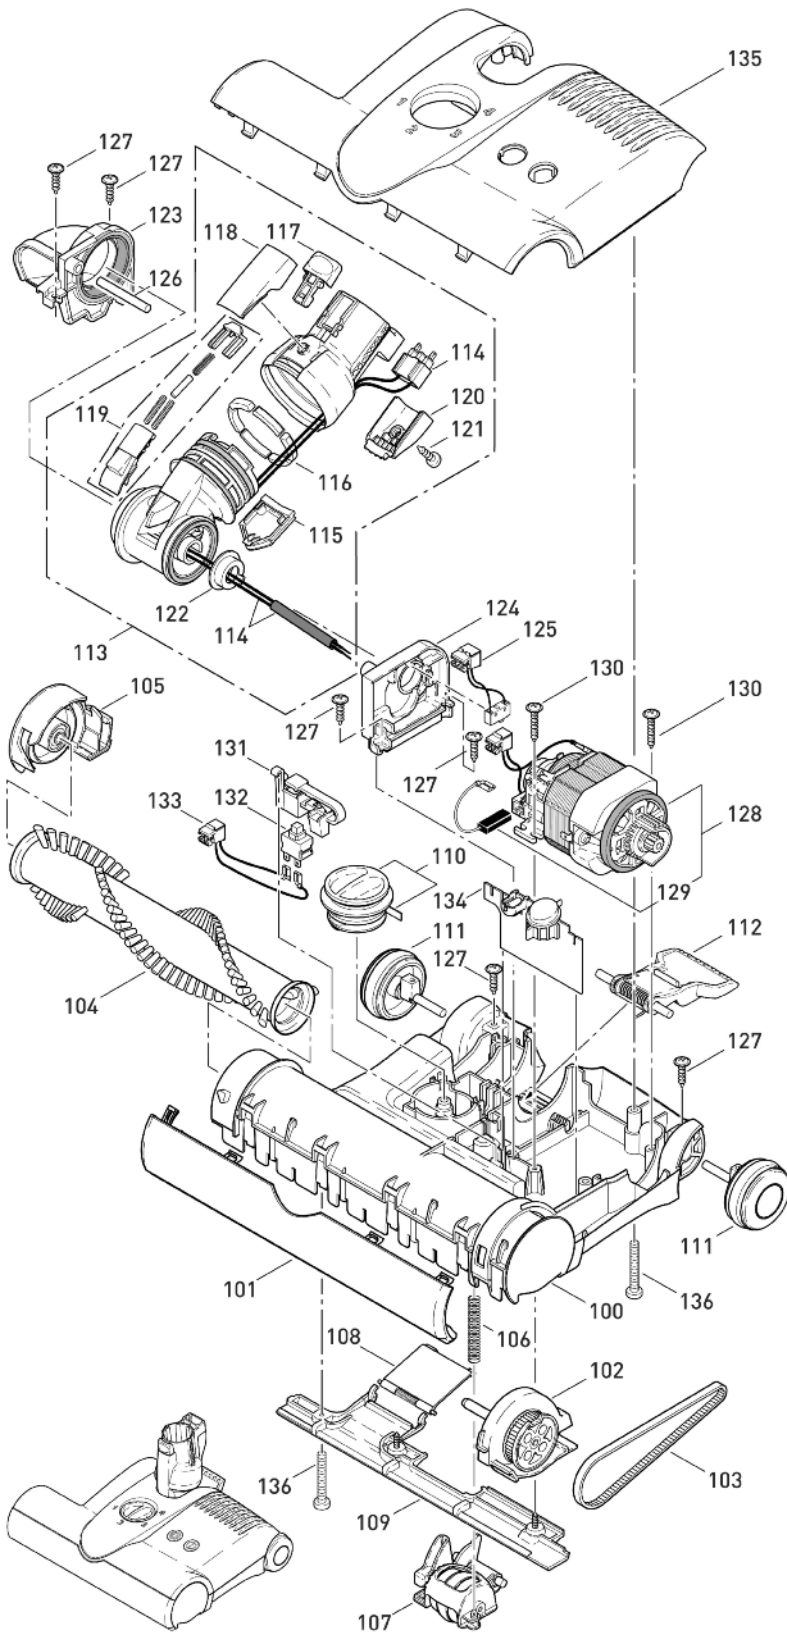

FELIX 1 Premium - Ice Blue

Power Head - 12 inch

9806AM FELIX 1 Premium - White/Blue - 12 inch

White Machine

Pos.	Part #	Description
100	2324DG	Chassis ET
101	2302DG	Bumper, complete
102	2314DG	Bearing block, left, complete
103	2923	Belt 333 3M HTDII-6
104	5010AM	Brush roller, complete
105	2313DG	Bearing block, right, complete
106	2929	Spring
107	2316DG	Pile adjustment assembly, cpl.
108	2909VO	Access door ET w/axle & spring
109	2304DG	Rear bottom plate, complete
110	2931DG	Pile adjustment button
111	2306DG	Wheel, complete
112	2937OR	Foot pedal
113	2307DG	Swivel neck assembly, cpl.
114	0876ER	Wiring swivel neck
115	2947DG	Cover, TS-neck
116	2950ER	Segments, metal (6 pc. set)
117	1737DG	Release button w/leaf spring
118	2952DG	Button cover, TS-neck
119	2945DG	Swivel neck slide
120	2951DG	Socket cover, TS-neck
121	01027	Screw F 3.9x9.5
122	2954	Swivel neck bearing
123	2311	Swivel neck support, right
124	2312	Swivel neck support, left
125	0880	Wiring swivel neck switch
126	2928	Axle
127	01021	Screw F 3.9x13
128	2973ER	Brush motor 120V, 175W
129	05141S	Carbon brush set
130	01020	Screw F 3.9x21
131	2958ER	Lever w/leaf spring
132	05114	Switch 2 - pole
133	0881	Wire
134	2983ER	Printed circuit board - 175W
135	2331GWSE	Power head cover - "FELIX" - white
136	0176TL	Screw AM 4x30