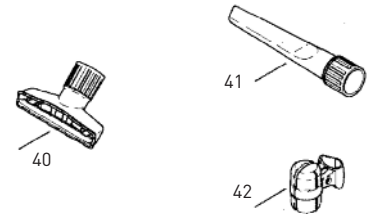

FELIX 1 Premium - Onyx

Bag Housing with Handle

#9807AM FELIX 1 Premium - Onyx - 12 inch

Black/Silver Machine

Pos.	Part #	Description
1	7078DG	Air duct
2	7064	Internal wiring harness ET
3	7071	Internal cable
4	01016	Screw STS 4x16 - T20
5	7056DG	Valve cover
6	7111ER	Printed circuit board 120V
7	7098	Sound insulation
8	1047	VAC motor seal
9	7009	Rubber mounting
10	7041ER	VAC motor 120V
11	05140S	Carbon brush set
12	7143ER	Dust bag housing
13	7012ER	Motor filter
14	7081ER	Handle tube adjustable
	7080ER	Handle tube fixed for #9802AM
15	0127	Screw M 4x10K
16	7025	Valve disc
17	7028	Valve spring
18	7090SW	Hose duct - black
19	7027SW	Cable hook - black
20	7093SW	Cover, dust bag housing - black
21	01017	Screw STS 4x20 - T20
22	7029ER	Dust bag
23	7091SW	Filter cover - black
24	7095ER04	Exhaust filter - black & silver
25	7017SB	Exhaust filter clamp - silver
26	7173SE	Lower housing - black
27	7145DG	Tube plug
28	7164SW	Handle grip - black (includes grommet, screws and clamp)
29	7127DG	Cable
30	7038SW	Switch assembly, cpl. - black
31	7050SB	Hose cpl., FELIX - silver
32	1030UL	Cable clamp
33	0103	Screw C3.9x16
34	1035DG	Cable grommet
35	7082SW	Handle release button - black
36	7094ER	Filter Indicator, cpl.
37	70180R	Retaining ring, cpl.
38	7032ER	Switch lever, cpl.
39	7240DG	FELIX Kombi nozzle - dark gray (Included with FELIX KOMBI #9824AM)
40	1491SW	Upholstery nozzle - black
41	1092SW	Crevice nozzle - black
42	7097SW	Double attachment clip - black