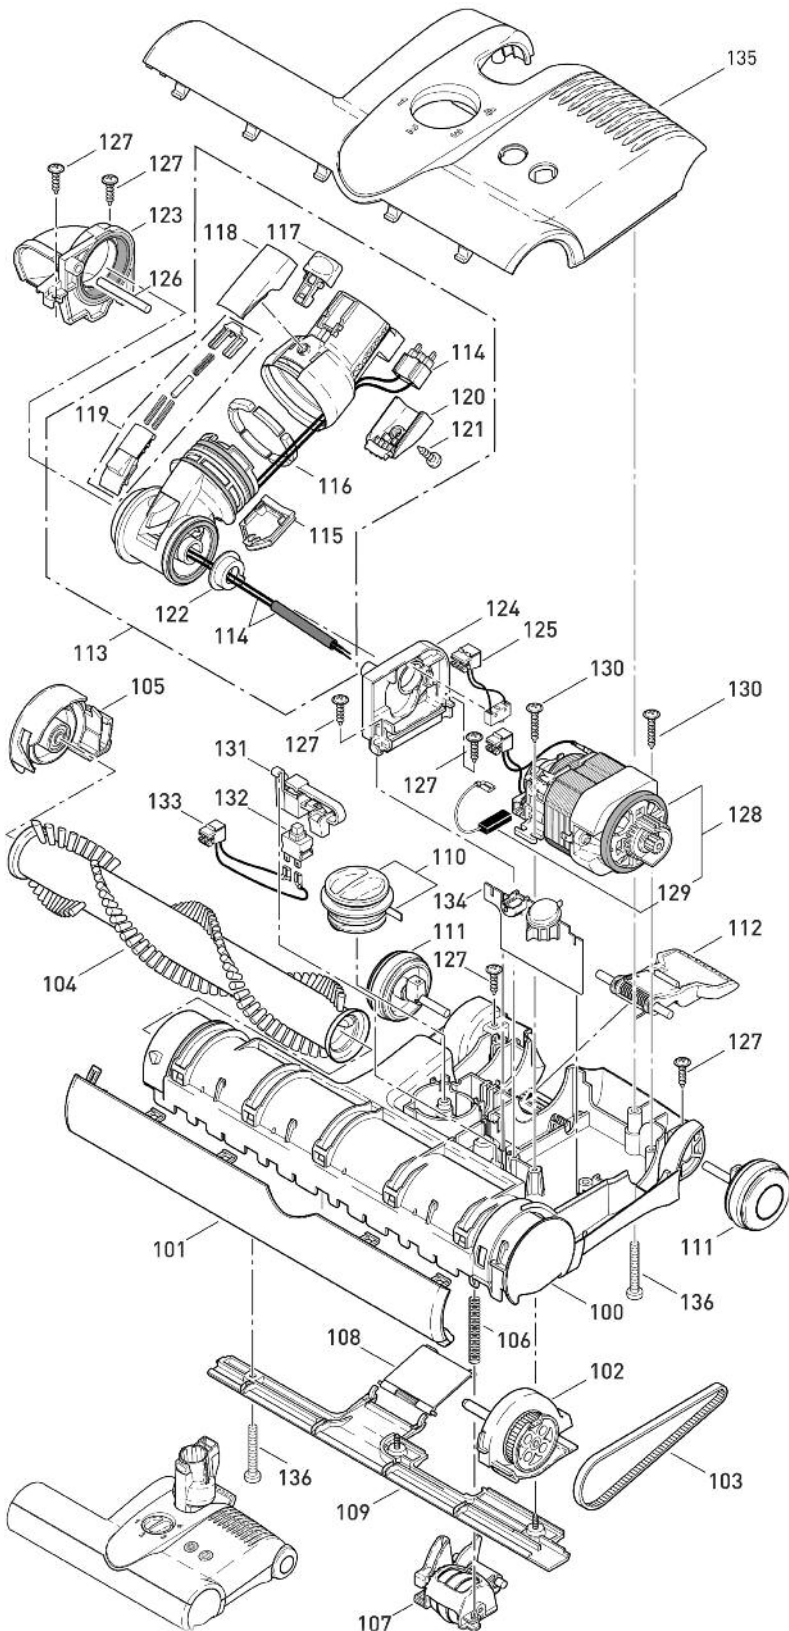

FELIX 2 Premium - Ice Blue

Power Head - 15 inch

9813AM FELIX 2 Premium - White/Blue - 15 inch

White Machine

Pos.	Part #	Description
100	2325DG	Chassis ET
101	2303DG	Bumper, complete
102	2314DG	Bearing block, left, complete
103	2923	Belt 333 3M HTDII-6
104	2838AM	Brush roller, complete
105	2313DG	Bearing block, right, complete
106	2929	Spring
107	2316DG	Pile adjustment assembly, cpl.
108	2909VO	Access door ET w/axle & spring
109	2305DG	Rear bottom plate, complete
110	2931DG	Pile adjustment button
111	2306DG	Wheel, complete
112	2937OR	Foot pedal
113	2307DG	Swivel neck assembly, complete
114	0876ER	Wiring swivel neck
115	2947DG	Cover, TS-neck
116	2950ER	Segments, metal (6 pc. set)
117	1737DG	Release button w/leaf spring
118	2952DG	Button cover, TS-neck
119	2945DG	Swivel neck slide
120	2951DG	Socket cover, TS-neck
121	01027	Screw F 3.9x9.5
122	2954	Swivel neck bearing
123	2311	Swivel neck support, right
124	2312	Swivel neck support, left
125	0880	Wiring swivel neck switch
126	2928	Axle
127	01021	Screw F 3.9x13
128	2974ER	Brush motor 120V, 200W
129	05141S	Carbon brush set
130	01020	Screw F 3.9x21
131	2958ER	Lever w/leaf spring
132	05114	Switch 2 - pole
133	0881	Wire
134	2984ER	Printed circuit board - 200W
135	2341GWSE	Power head cover - "FELIX" - white
136	0176TL	Screw AM 4x30