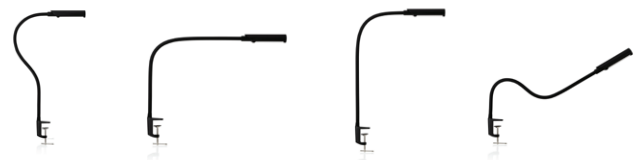

The UberLight Flex's 26.5" silicone gooseneck can hold virtually any shape. Anywhere. Anytime. Includes USB connectivity and power brick for portability and a 270° rotational head for precision control.

### SPECIFICATIONS

<b>ELECTRICAL</b>	5V USB - Includes 120V Adaptor	
<b>C-CLAMP</b>	Adjustable to 2.125"	
<b>ENERGY CONSUMPTION</b>	2W / 4W / 6W	
<b>HEAD</b>	270° rotation	
<b>NECK</b>	26.5" silicone	
<b>COLOR TEMPERATURE</b>	2700K / 4000K / 6000K	
<b>LUMENS</b>	Up to 600	
<b>CORD LENGTH</b>	6' USB	
<b>HOURS OF USE</b>	Up to 60,000 hours	
<b>CERTIFICATION</b>	cETLus certified	
<b>NET WEIGHT</b>	2.4 lb	1.1 kg
<b>SHIPPING WEIGHT</b>	2.9 lb	1.3 kg
<b>PRODUCT DIMENSIONS</b>	37.5" x 7.5" x 1.5"	95 x 19 x 3.8 cm
<b>SHIPPING DIMENSIONS</b>	20.8" x 8.7" x 2.5"	53 x 22 x 6.3 cm
<b>COUNTRY OF ORIGIN</b>	China	
<b>WARRANTY</b>	Limited 1 year	

ANYWHERE.  
ANYTIME.  
UBERLIGHT  
FLEX.

9 DIFFERENT SETTINGS

270° HEAD ROTATION

USB CONNECTIVITY

NO GLARE. NO FLICKERING.

3 COLOR SETTINGS

ANY SHAPE. ANYTIME!