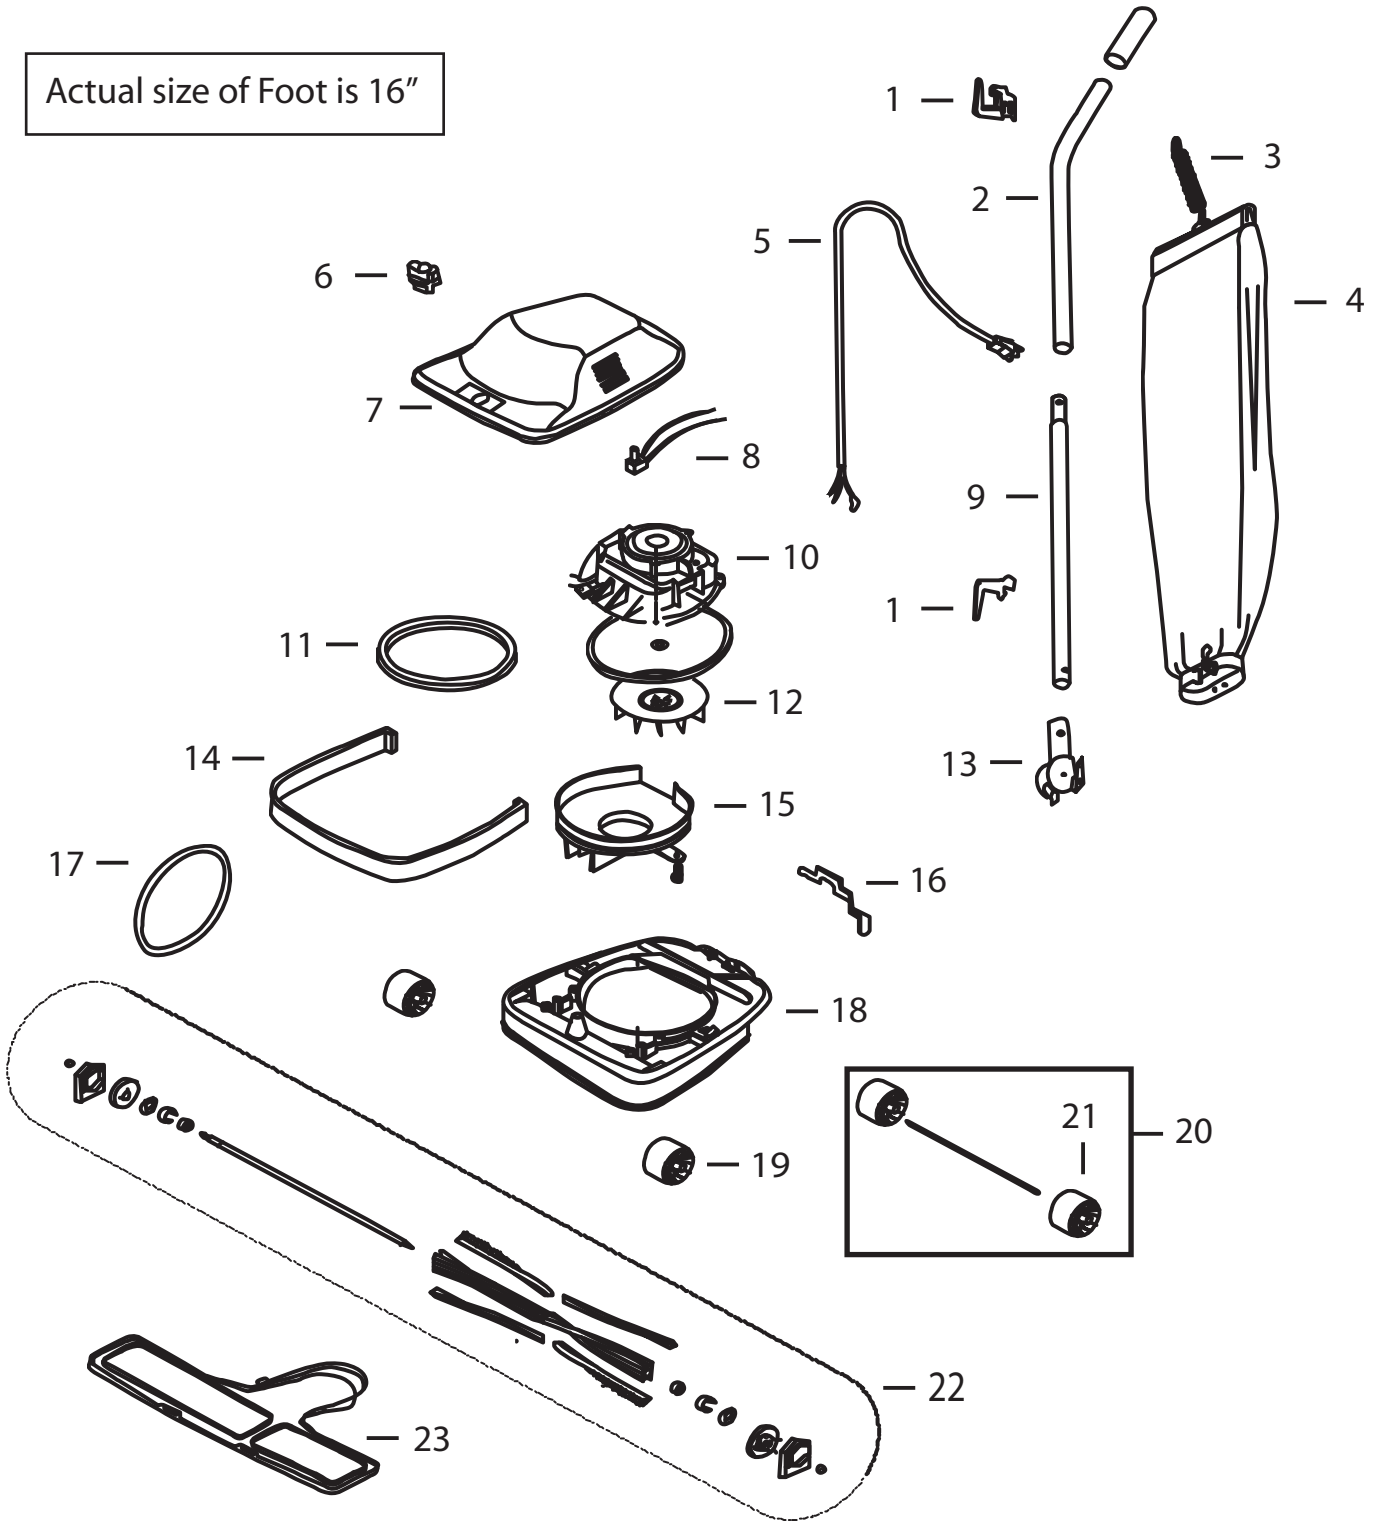

Bissell BigGreen Commercial

ProShake 16 Model BG102

Actual size of Foot is 16"

**Bissell BigGreen Commercial**

ProShake 16 Model BG102

KEY	PART NO	DESCRIPTION
1	2037848	Cord Retainer Set
2	2038328	Handle Tube Assy Upper w/Handle Grip (does not come with nut & bolt)
3	2038330	Spring
4	2038340	Cloth Bag Assy, TexFlex
5	2037853	Cord Yellow, 50 FT
6	2038304	Height Adjustment Knob
7	2038301	Hood, Chrome w/ Name Plate
8	2038312	Switch, Push
9	2038329	Handle Tube, Lower
10	2037828	Motor Assembly
11	2038313	Gasket, Motor
12	2037847	Fan
13	2038331	Handle Socket Assy w/ Spring
14	2038319	Bumper 16"
15	2038316	Cover, Fan Chamber
16	2038308	Foot Pedal
17	2037843	Belt
18	2038311	Base Assy 16" w/ magnet
19	2038321	Front Wheel (qty 1)
20	2037842	Rear Wheel & Axle Assembly
21	2038320	Rear Wheel (qty 1)
22	2038334	Brush Assembly AL, 16"
23	2038337	Plate Assy, Bottom, 16"
xx	2038302	Bushing, Strain Relief
xx	2038303	Screw, Shoulder
xx	2038305	Air Inlet Duct (RH)
xx	2038307	Spring, Foot Pedal
xx	2038309	Spring, Hood
xx	2038314	Air Inlet Duct (LH)
xx	2038315	Spring, Adapter Retainer
xx	2038322	Carbon Motor Brush
xx	2038324	Base Assy, Motor
xx	2038335	Bristle Strip, 16"
xx	2038326	Rubber Cap Ends for all Rollers
xx	2038327	Fan Washer
xx	1600498	Nut & Bolt Set
xx	2038317	Magnet (qyt 1)
BISSELL Business Ventures, Inc.		Issued: February 2013 Revised: © 2013 BISSELL Homecare Inc.