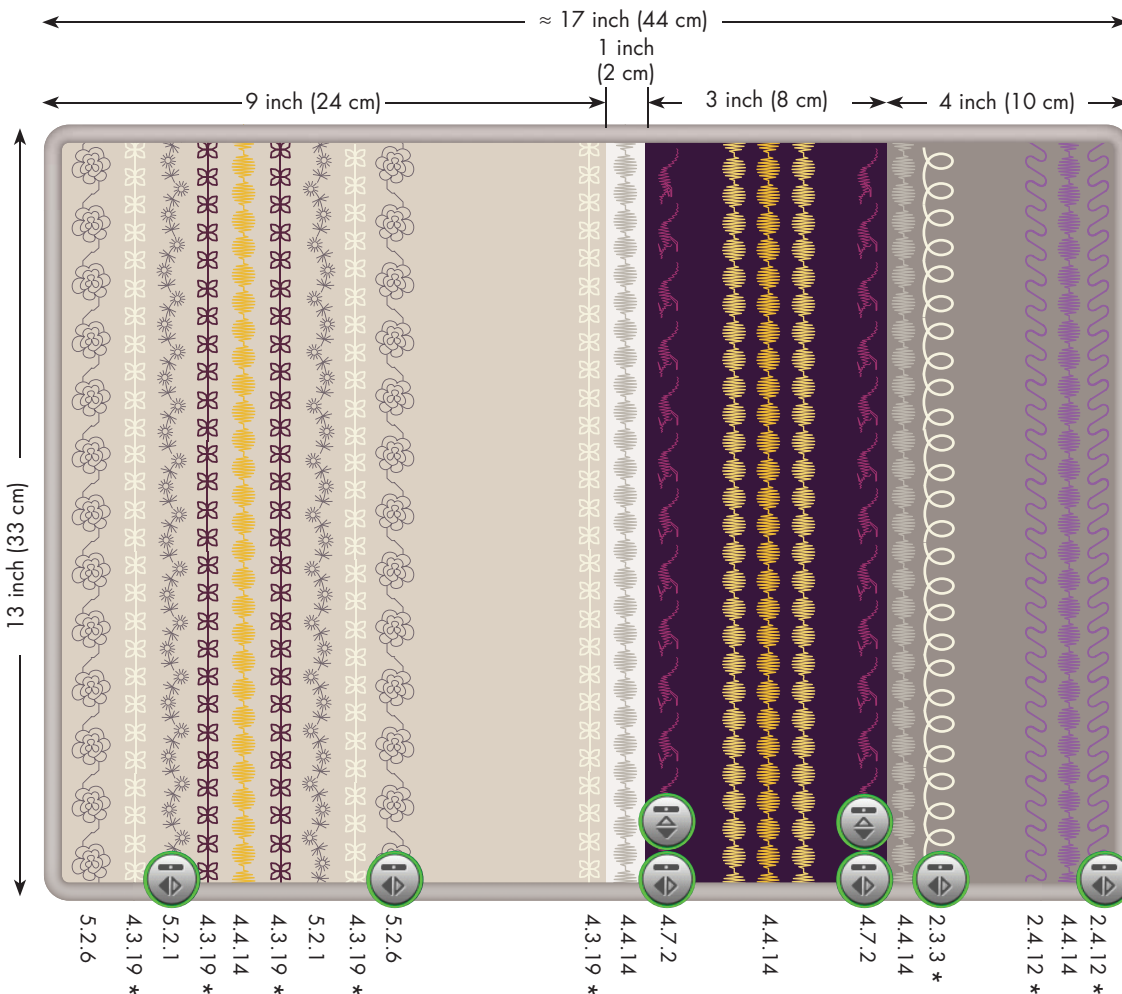

creative performance™

Decorated Satin Cushion

Note: The measurements represent finished lengths, not cutting measurements.

Insert a zipper using the Invisible Zipper Foot (optional).

Use the Grand Piping Foot (optional) to create a piping and give a luxurious touch to the cushion

Read more about the optional accessories and how to use them in the on-line Pfaff® Accessory Catalogue (www.pfaff.com).

Part numbers, optional accessories:
 creative™ Bobbin Case: 820808096
 Invisible Zipper Foot: 820474096
 Grand Piping Foot: 820977096