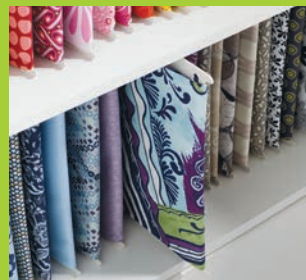

2 Easy-Glide Grooved Track System

3 Large 13" Deep Drawer

FIND YOUR FABRIC It's easy to see all your options with the INSPIRA STUDIO™ FABRIC CABINET. Fabrics are protected from sunlight and fading, yet are readily accessible on easy-wrap fabric boards that slide in and out. Includes twenty 12" fabric boards. ITEM # 620135396 (36.06"W x 36.93"H x 20.83"D)