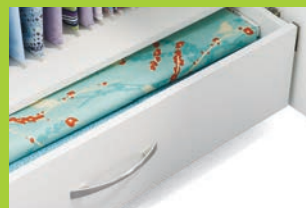

3 Large 13" Deep Drawer

FIND YOUR FABRIC It's easy to see all your options with the INSPIRA STUDIO™ FABRIC CABINET. Fabrics are protected from sunlight and fading, yet are readily accessible on easy-wrap fabric boards that slide in and out. Includes twenty 12" fabric boards. ITEM # 620135396 (36.06"W x 36.93"H x 20.83"D)